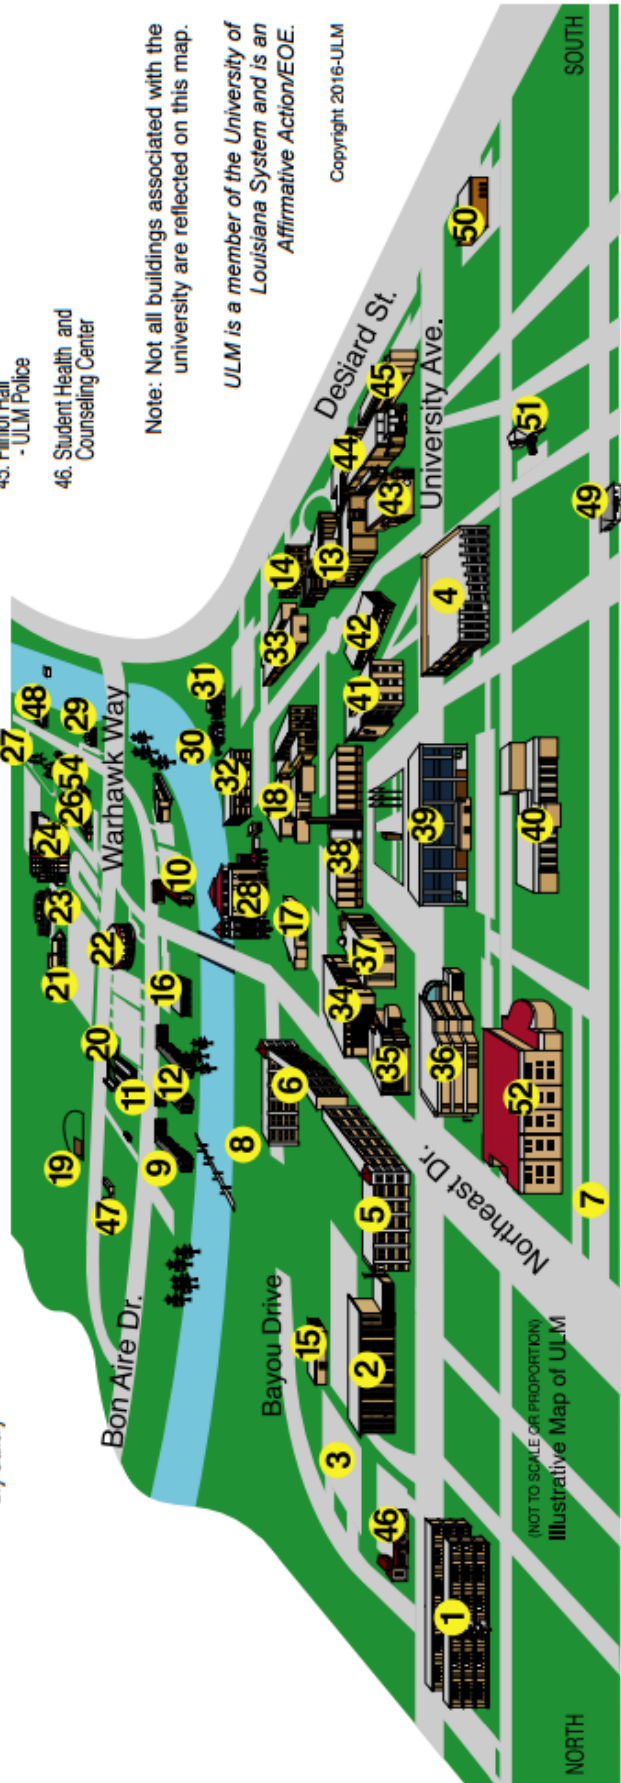

1. Madison Hall	9. Bayou Village Apartments	15. Coenen Hall	22. Fant-Ewing Coliseum	31. University House	38. Walker Hall	47. Physical Plant
2. Ouachita Hall	10. Bayou Suites Residence Hall	16. Schulze Dining Hall	23. Baseball Stadium	32. Strauss Hall - Marriage & Family Therapy Clinic	39. Nursing Building	48. Bon Aire - University Residence
3. Parking Addition	11. Masur Hall	17. Clarke M. Williams Student Success Center	24. Malone Stadium	33. Stubbs Hall	40. Construction Building	49. ---
4. Intermodal Transit Facility	12. Bayou Village Apartments	18. Student Union Building/Student Center - Post Office	25. ---	34. Sandel Hall - Bookstore	41. Sugar Hall	50. University Advancement
5. University Commons	13. Brown Hall	19. Softball Field	26. Activity Center	35. Garrett Hall	42. Caldwell Hall	51. ---
6. University Suites - Bank, Residential Life, Warhawk Card Services	14. Brown Hall - Auditorium, Spkyer & Black Box Theatres, Brown Annex	20. Heard Stadium (Tennis)	27. University Park Intramural Complex	36. Chemistry & Natural Science	43. Sound of Today Band Building	52. Hemphill Hall
7. International Student Center	15. Brown Hall - Bry Gallery	21. Brown Stadium	28. University Library Visitors Center/Admissions	37. Hanna Hall	44. Bledenhorn Hall - Emy-Lou Bledenhorn Recital Hall	53. ---
8. Bayou Park		29. Anna Gray Noe Alumni Center	29. Anna Gray Noe Alumni Center		45. Filhiol Hall - ULM Police	54. Golf Office
		30. ---				

Note: Not all buildings associated with the university are reflected on this map.

ULM is a member of the University of Louisiana System and is an Affirmative Action/EOE.

Copyright 2016-ULM

(NOT TO SCALE OR PROPORTION)
Illustrative Map of ULM