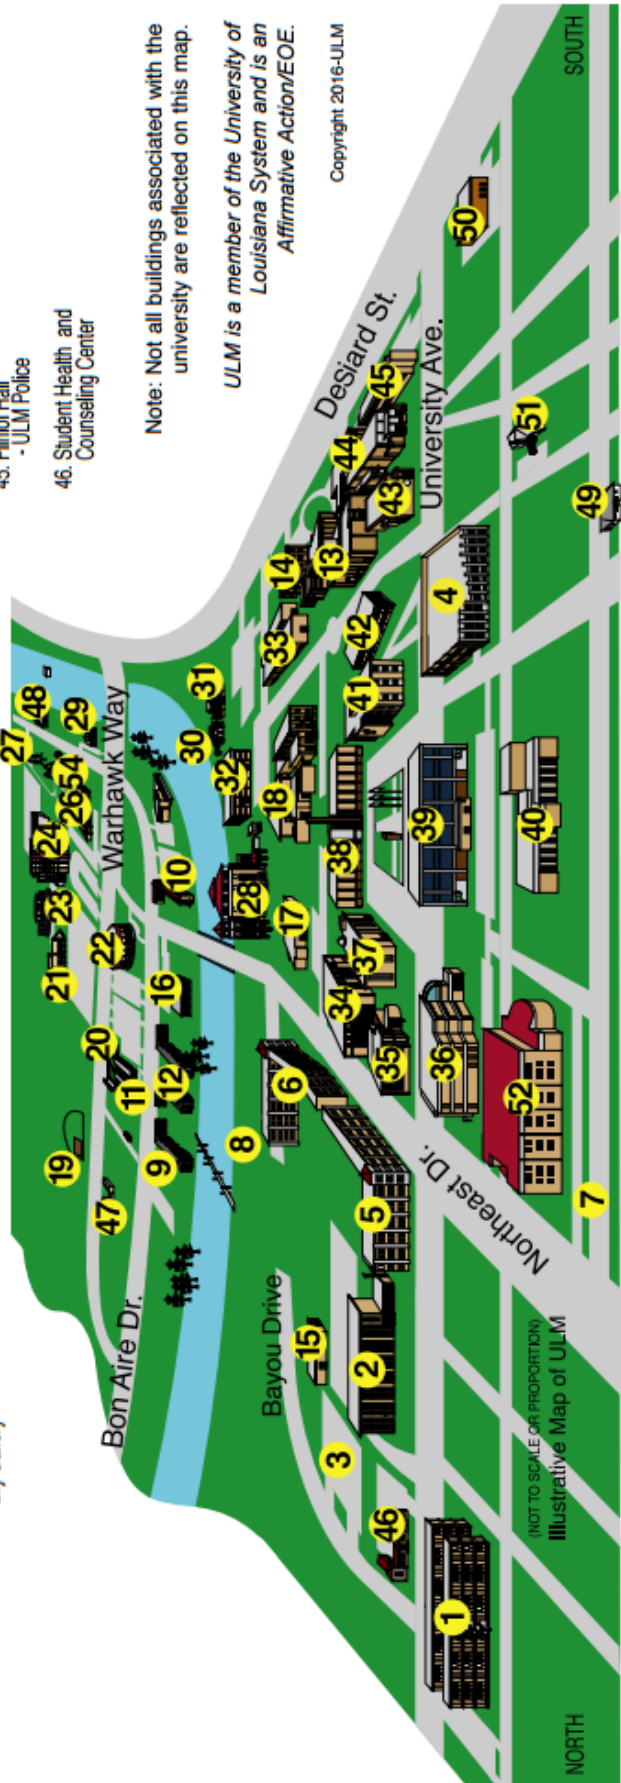

1. Madison Hall	9. Bayou Village Apartments	15. Coenen Hall	22. Fant-Ewing Coliseum	31. University House	38. Walker Hall	47. Physical Plant
2. Ouachita Hall	10. Bayou Suites Residence Hall	16. Schulze Dining Hall	23. Baseball Stadium	32. Strauss Hall - Marriage & Family Therapy Clinic	39. Nursing Building	48. Bon Aire - University Residence
3. Parking Addition	11. Masur Hall	17. Clarke M. Williams Student Success Center	24. Malone Stadium	33. Stubbs Hall	40. Construction Building	49. ---
4. Intermodal Transit Facility	12. Bayou Village Apartments	18. Student Union Building/Student Center - Post Office	25. ---	34. Sandel Hall - Bookstore	41. Sugar Hall	50. University Advancement
5. University Commons	13. Brown Hall	19. Softball Field	26. Activity Center	35. Garrett Hall	42. Caldwell Hall	51. ---
6. University Suites - Bank, Residential Life, Warhawk Card Services	14. Brown Hall - Auditorium, Spkyer & Black Box Theatres, Brown Annex	20. Heard Stadium (Tennis)	27. University Park Intramural Complex	36. Chemistry & Natural Science	43. Sound of Today Band Building	52. Hemphill Hall
7. International Student Center	15. Bayou Drive - Bry Gallery	21. Brown Stadium	28. University Library Visitors Center/Admissions	37. Hanna Hall	44. Bledenhorn Hall - Emy-Lou Bledenhorn Recital Hall	53. ---
8. Bayou Park		29. Anna Gray Noe Alumni Center	29. Anna Gray Noe Alumni Center		45. Filhiol Hall - ULM Police	54. Golf Office
		30. ---				

Note: Not all buildings associated with the university are reflected on this map.

ULM is a member of the University of Louisiana System and is an Affirmative Action/EOE.

Copyright 2016-U.L.M.

(NOT TO SCALE OR PROPORTION)
Illustrative Map of ULM