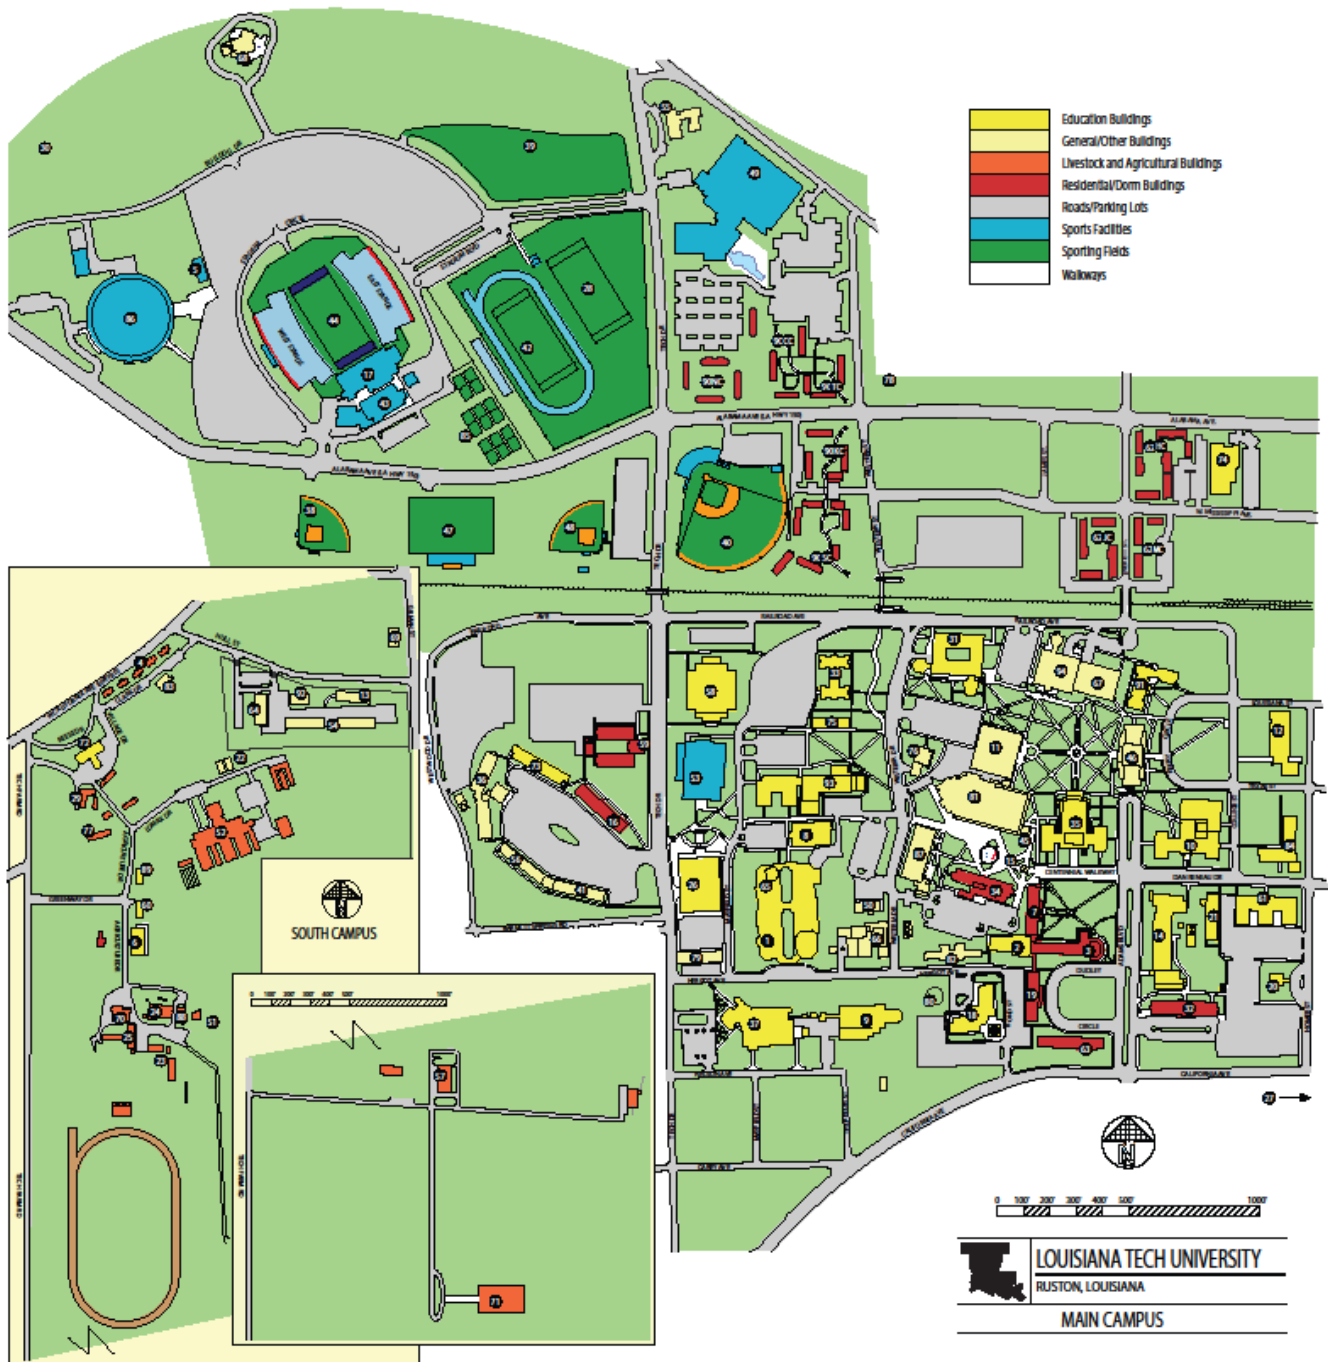

1. A.E. Phillips Laboratory School 2. Adams Hall Classrooms 3. Adams Hall (Residence) 4. Applied Sciences Advanced Studies Labs (South Campus) 5. Argent Pavilion 6. Art & Architecture Workshop (South Campus) 7. Aswell Hall (Residence) 8. Band Building 9. Biomedical Engineering Building (Humana EC Wing) 10. Bogard Hall (Engineering) 11. Bookstore (Barnes & Noble) 12. Business, College of 13. Butler Building (Buildings & Grounds, South Campus) 14. Carson-Taylor Hall (Human Ecology & Science) 15. Centennial Plaza/Centennial Tower 16. Cottingham Hall (Residence) 17. Davison Athletics Complex 18. Davison Hall 19. Dudley Hall (Residence) 20. Early Childhood Education Center (Human Ecology) 21. Engineering Annex 22. Environmental Safety Building (South Campus) 23. Equine Center (South Campus) 24. Farm Shop (South Campus) 25. Farm Storage (South Campus) 26. F. Jay Taylor Visual Arts Center 27. Flight Operations Center (at Ruston Airport) 28. Football Practice Field 29. Forestry Laboratory Building (South Campus) 30. Garland Gregory Hideaway Park 31. George T. Madison Hall (Arts & Sciences) 32. Graham Hall (Residence) 33. Hale Hall (Admissions & Architecture) 34. Harper Hall (Residence)	35. Howard Center for the Performing Arts 36. Hutcheson Hall (closed) 37. Institute for Micromanufacturing 38. Intramural Field (Lower) 39. Intramural Field (Upper) 40. J.C. Love Field 41. Jenkins Hall (Housing Custodial Offices) 42. Jim Mize Track & Field Complex 43. Joe Aillet Field House & Charles Wylie Athletics Center 44. Joe Aillet Stadium 45. KLPI Radio Station 46. Keeny Hall (Administration) 47. Lady Techster Soccer Field 48. Lady Techsters Softball Complex 49. Lambright Intramural Sports Center 50. Landscape/Lawnmower Shop 51. Livestock Production Laboratory (South Campus) 52. Lomax Hall (South Campus) 53. M.S. Carroll Natatorium 54. Maintenance Shops (South Campus) 55. Marbury Alumni Center 56. McFarland Hall (Housing Custodial Offices) 57. Meat Processing Laboratory (South Campus) 58. Memorial Gymnasium 59. Mitchell Hall (Residence) 60. Nanopause Facility (South Campus) 61. Nethken Hall (Engineering) 62. Park Place Apartments 62HC - Hutcheson Commons 62JC - Jenkins Commons 62MC - McFarland Commons 63. Pearce Hall (Residence) 64. Physical Plant (South Campus) 65. Planetarium	66. Power Plant and Custodial Offices 67. Prescott Memorial Library 68. President's Home 69. Printing Department (South Campus) 70. Processing Plant (South Campus) 71. Production Center (South Campus) 72. Reese Hall (South Campus) 73. Richardson Hall (Art Studios) 74. Robert H. Rawle Enterprises Center 75. Robinson Hall (Speech & Hearing Clinic) 76. Ropp Center (University Club) 77. Sawmill (South Campus) 78. Sorority Row 79. South Hall (University Police) 80. Spirit Park 81. Student Center 82. T.H. Harris 83. Tech Farm Sales Room (South Campus) 84. Tech Pointe 85. Tech Tennis Complex 86. Thomas Assembly Center 87. Tolliver Hall/Post Office 88. Tractor & Machinery Laboratory (South Campus) 89. Trenchless Technology Center 90. University Park Apartments 90CC - Caruthers Commons 90KC - Kidd Commons 90NC - Neilson Commons 90TC - Thatcher Commons 90SC - Sutton Commons 91. University Hall 92. Wash Rack & Bus Shed (South Campus) 93. Woodard Hall (Education & Idea Place) 94. Wylie Tower of Learning